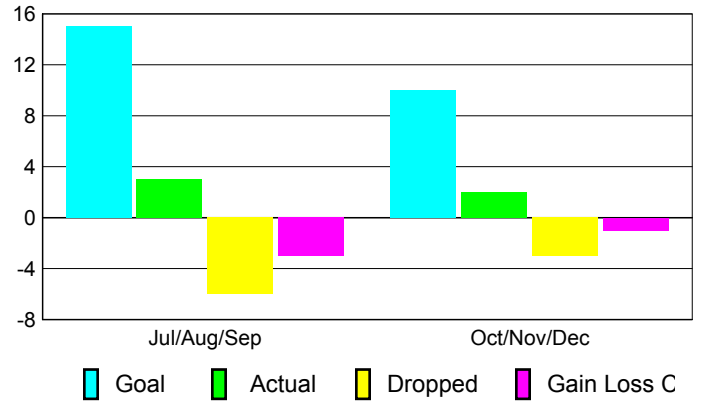

### Comparison of Club Gain/Loss

Current Year Compared to the Previous Year

### YTD Status Quo Clubs 2010-2011

Status Quo Clubs Compared to Status Quo Members

## MEMBERSHIP

Membership Results  
2010-2011

Membership  
2009-2010

Month	Net Memb Goal	Actual New Memb	Actual Dropped Memb	Gain/Loss of Memb	Gain/Loss of Memb
Jul/Aug/Sep	15	3	-6	-3	5
Oct/Nov/Dec	10	2	-3	-1	-1
<b>Totals</b>	<b>25</b>	<b>5</b>	<b>-9</b>	<b>-4</b>	<b>4</b>

### Membership Results 2010-2011

Goal, New, Dropped, Gain/Loss