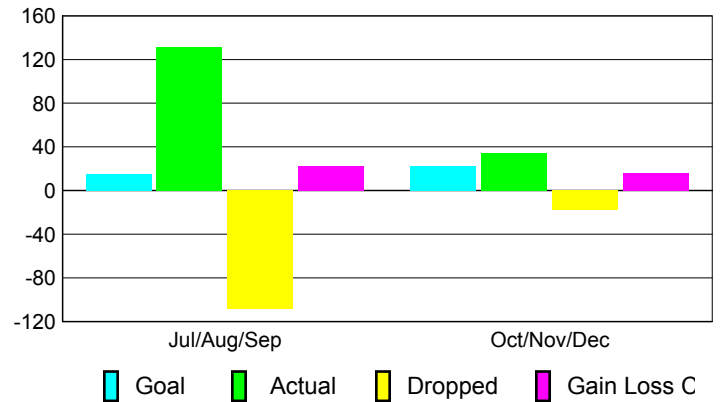

**Club Results 2010-2011**

Goal, New, Dropped, Gain/Loss

**Comparison of Club Gain/Loss**

Current Year Compared to the Previous Year

**YTD Status Quo Clubs 2010-2011**

Status Quo Clubs Compared to Status Quo Members

**MEMBERSHIP**

Membership Results  
2010-2011

Membership  
2009-2010

Month	Net Memb Goal	Actual New Memb	Actual Dropped Memb	Gain/Loss of Memb	Gain/Loss of Memb
Jul/Aug/Sep	15	131	-109	22	15
Oct/Nov/Dec	22	34	-18	16	-3
<b>Totals</b>	<b>37</b>	<b>165</b>	<b>-127</b>	<b>38</b>	<b>12</b>

**Membership Results 2010-2011**

Goal, New, Dropped, Gain/Loss

**Comparison of Membership Gain/Loss**

Current Year Compared to the Previous Year

**Gender Comparison 2010-2011**