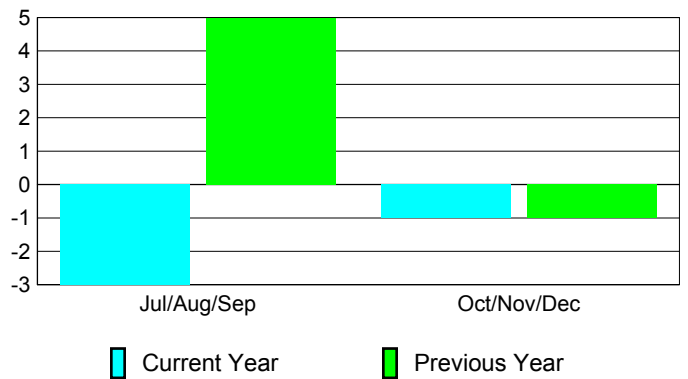

Comparison of Membership Gain/Loss

Current Year Compared to the Previous Year