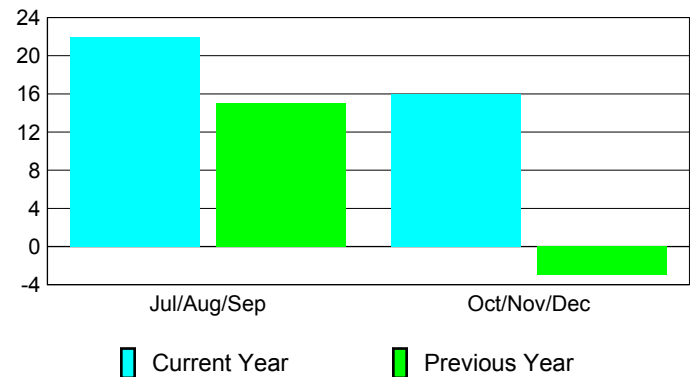

**Club Results 2010-2011**

Goal, New, Dropped, Gain/Loss

**Comparison of Club Gain/Loss**

Current Year Compared to the Previous Year

**YTD Status Quo Clubs 2010-2011**

Status Quo Clubs Compared to Status Quo Members

**MEMBERSHIP**

Membership Results  
2010-2011

Membership  
2009-2010

Month	Net Memb Goal	Actual New Memb	Actual Dropped Memb	Gain/Loss of Memb	Gain/Loss of Memb
Jul/Aug/Sep	15	131	-109	22	15
Oct/Nov/Dec	22	34	-18	16	-3
<b>Totals</b>	<b>37</b>	<b>165</b>	<b>-127</b>	<b>38</b>	<b>12</b>

**Membership Results 2010-2011**

Goal, New, Dropped, Gain/Loss

**Comparison of Membership Gain/Loss**

Current Year Compared to the Previous Year

**Gender Comparison 2010-2011**