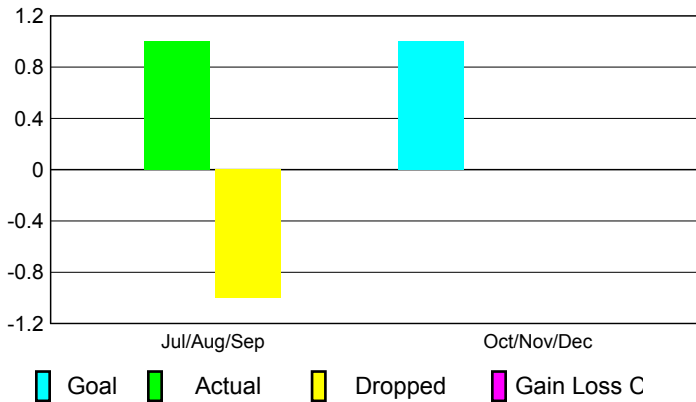

2010-2011 GMT Reports for District (or Undistricted) **District 303 HONG KONG,**

GMT: **PAUL CHOR HO FAN**

Location: **HONG KONG, CHINA**

GMT CA: **5**

**CLUBS**

Club Results  
2010-2011

Clubs  
2009-2010

Month	New Club Goal	Actual New Clubs	Actual Dropped Clubs	Gain/Loss of Clubs	Gain/Loss of Clubs
Jul/Aug/Sep	0	1	-1	0	1
Oct/Nov/Dec	1	0	0	0	0
<b>Totals</b>	<b>1</b>	<b>1</b>	<b>-1</b>	<b>0</b>	<b>1</b>

**Club Results 2010-2011**

Goal, New, Dropped, Gain/Loss

**Comparison of Club Gain/Loss**

Current Year Compared to the Previous Year

**YTD Status Quo Clubs 2010-2011**

Status Quo Clubs Compared to Status Quo Members